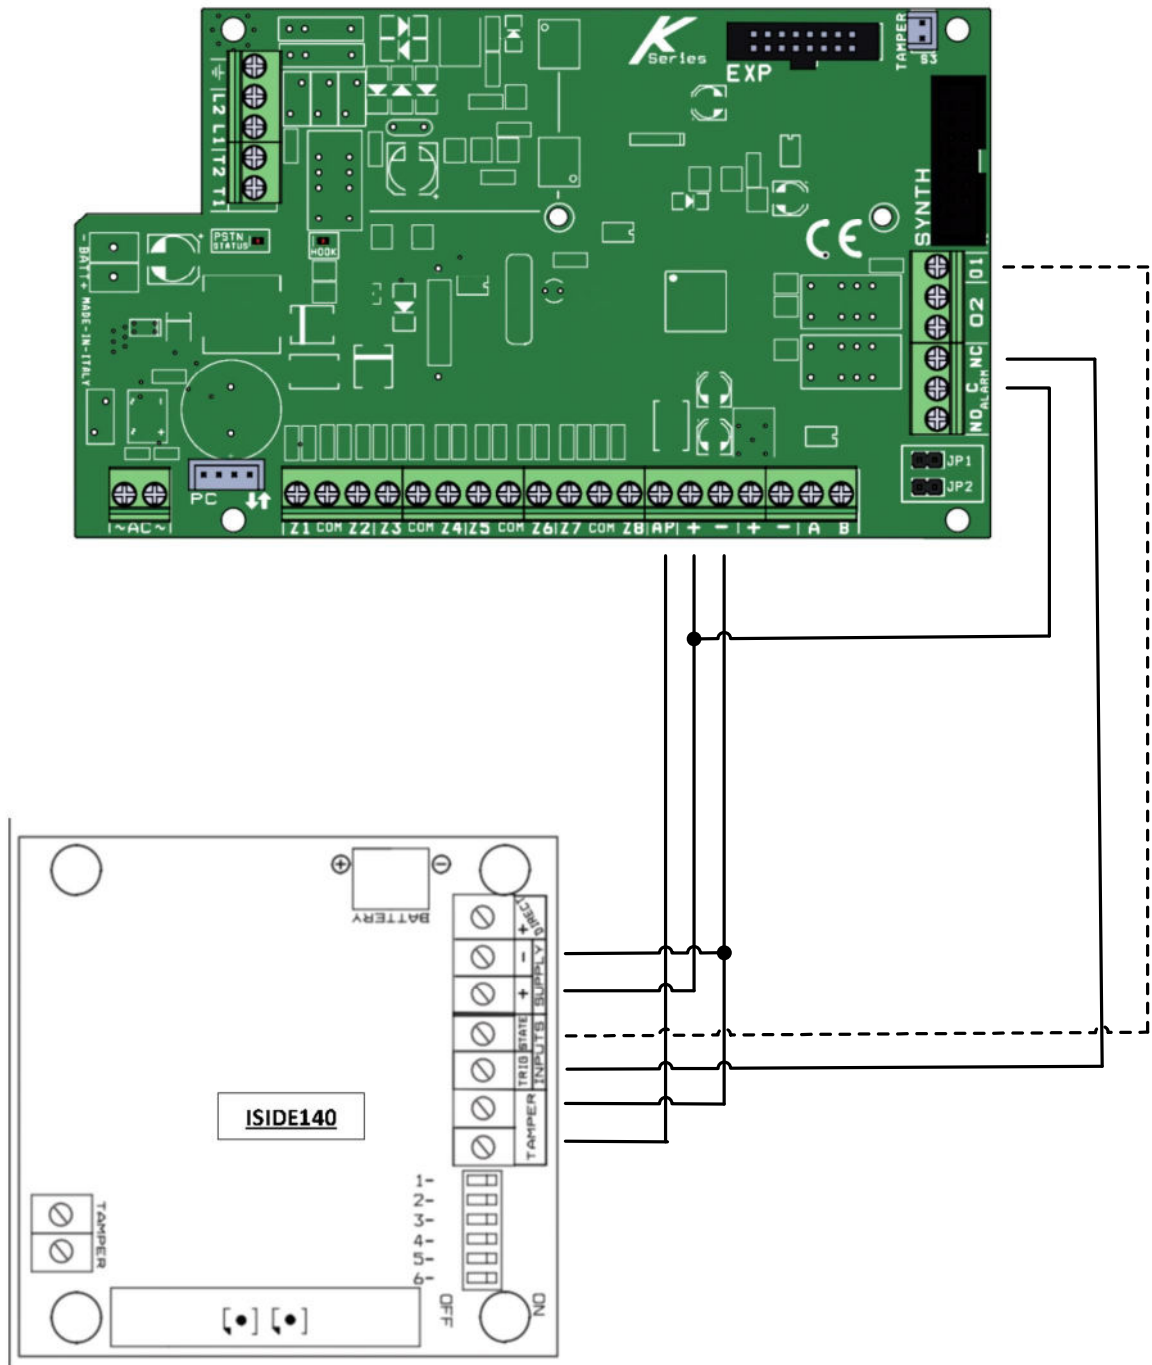

## AMC K4 PANEL TO AMISIDE140 SIREN

**K4**

----- Connect for reporting system status, or usable for the flasher separate reporting (see Siren manual)

## AMC K8 - K8PLUS PANEL TO AMISIDE140 SIREN

### K8 - K8PLUS

----- Connect for reporting system status, or usable for the flasher separate reporting (see Siren manual)

### X PANEL BOARD

----- Connect for reporting system status, or usable for the flasher separate reporting (see Siren manual)