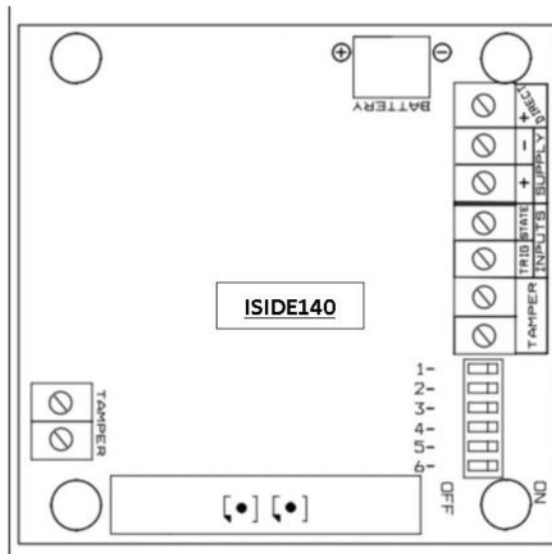

AMC X SERIES PANEL TO AMISIDE140 SIREN

X PANEL BOARD

----- Connect for reporting system status, or usable for the flasher separate reporting (see Siren manual)