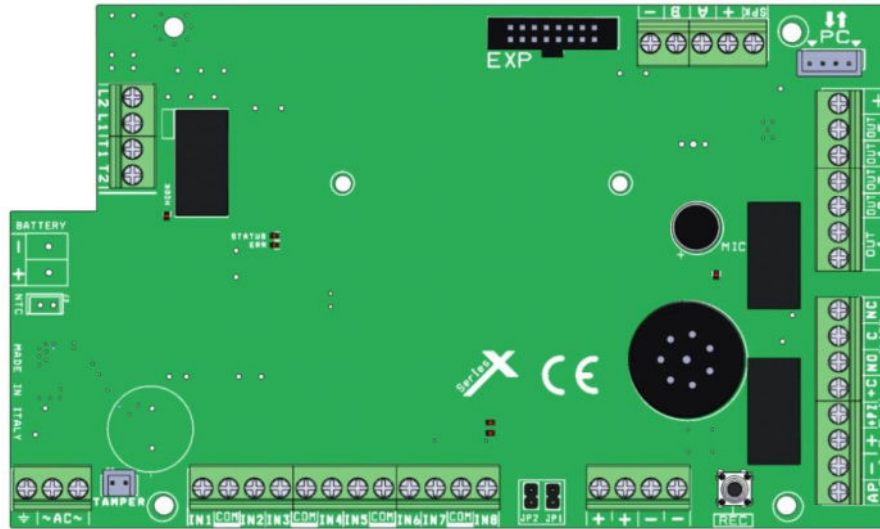

## AMC K4 PANEL TO AMISIDE140 SIREN

**K4**

----- Connect for reporting system status, or usable for the flasher separate reporting (see Siren manual)

## AMC K8 - K8PLUS PANEL TO AMISIDE140 SIREN

### K8 - K8PLUS

----- Connect for reporting system status, or usable for the flasher separate reporting (see Siren manual)

### X PANEL BOARD

----- Connect for reporting system status, or usable for the flasher separate reporting (see Siren manual)