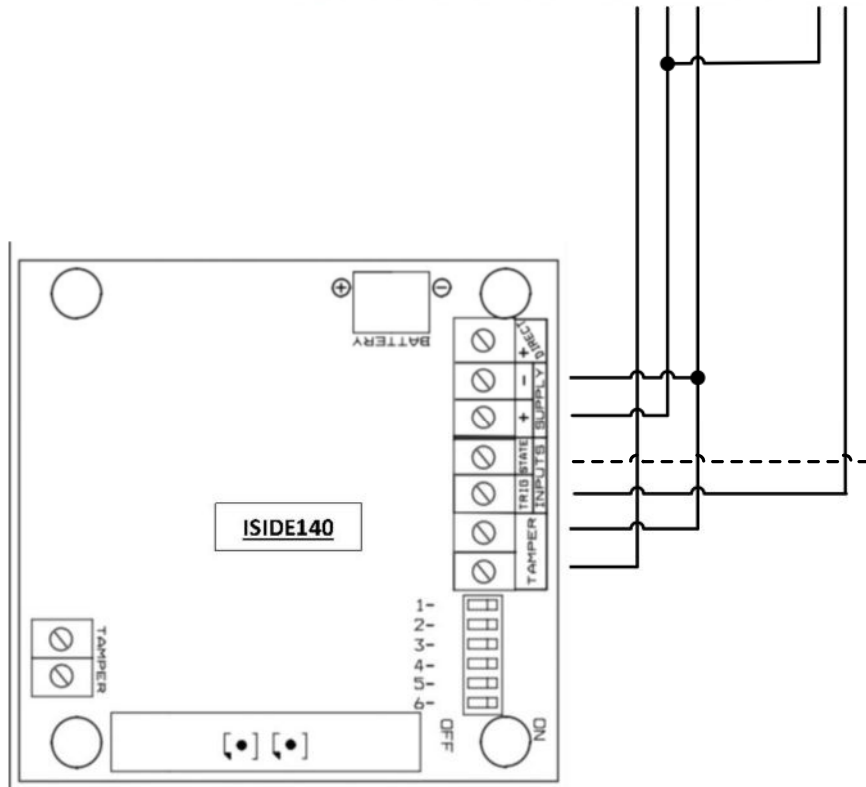

## AMC K4 PANEL TO AMISIDE140 SIREN

**K4**

----- Connect for reporting system status, or usable for the flasher separate reporting (see Siren manual)

## AMC K8 - K8PLUS PANEL TO AMISIDE140 SIREN

### K8 - K8PLUS

----- Connect for reporting system status, or usable for the flasher separate reporting (see Siren manual)

### X PANEL BOARD

----- Connect for reporting system status, or usable for the flasher separate reporting (see Siren manual)