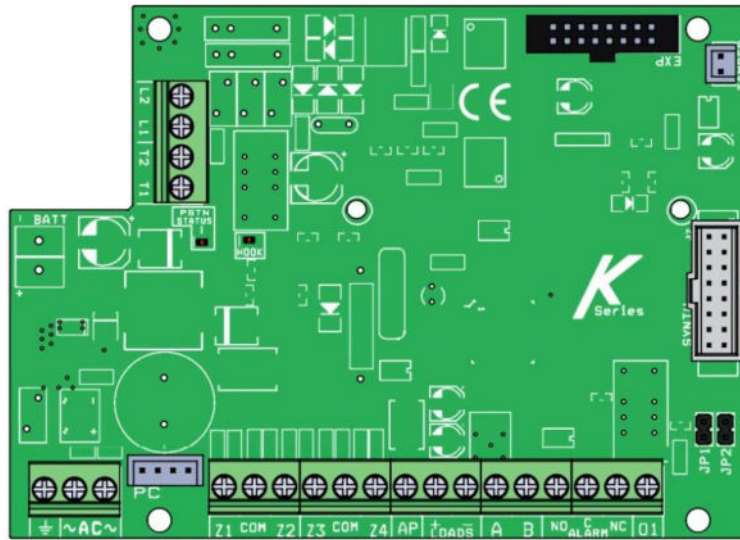

## AMC K4 PANEL TO AMISIDE140 SIREN

**K4**

----- Connect for reporting system status, or usable for the flasher separate reporting (see Siren manual)

## AMC K8 - K8PLUS PANEL TO AMISIDE140 SIREN

### K8 - K8PLUS

----- Connect for reporting system status, or usable for the flasher separate reporting (see Siren manual)

### X PANEL BOARD

----- Connect for reporting system status, or usable for the flasher separate reporting (see Siren manual)