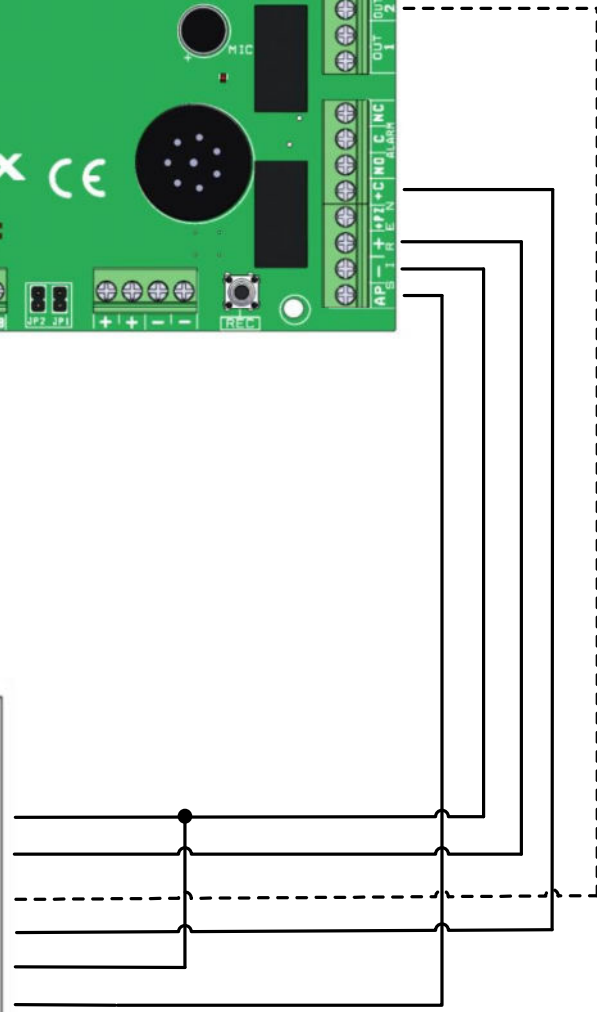

## AMC K4 PANEL TO AMISIDE140 SIREN

**K4**

----- Connect for reporting system status, or usable for the flasher separate reporting (see Siren manual)

## AMC K8 - K8PLUS PANEL TO AMISIDE140 SIREN

### K8 - K8PLUS

----- Connect for reporting system status, or usable for the flasher separate reporting (see Siren manual)

### X PANEL BOARD

----- Connect for reporting system status, or usable for the flasher separate reporting (see Siren manual)